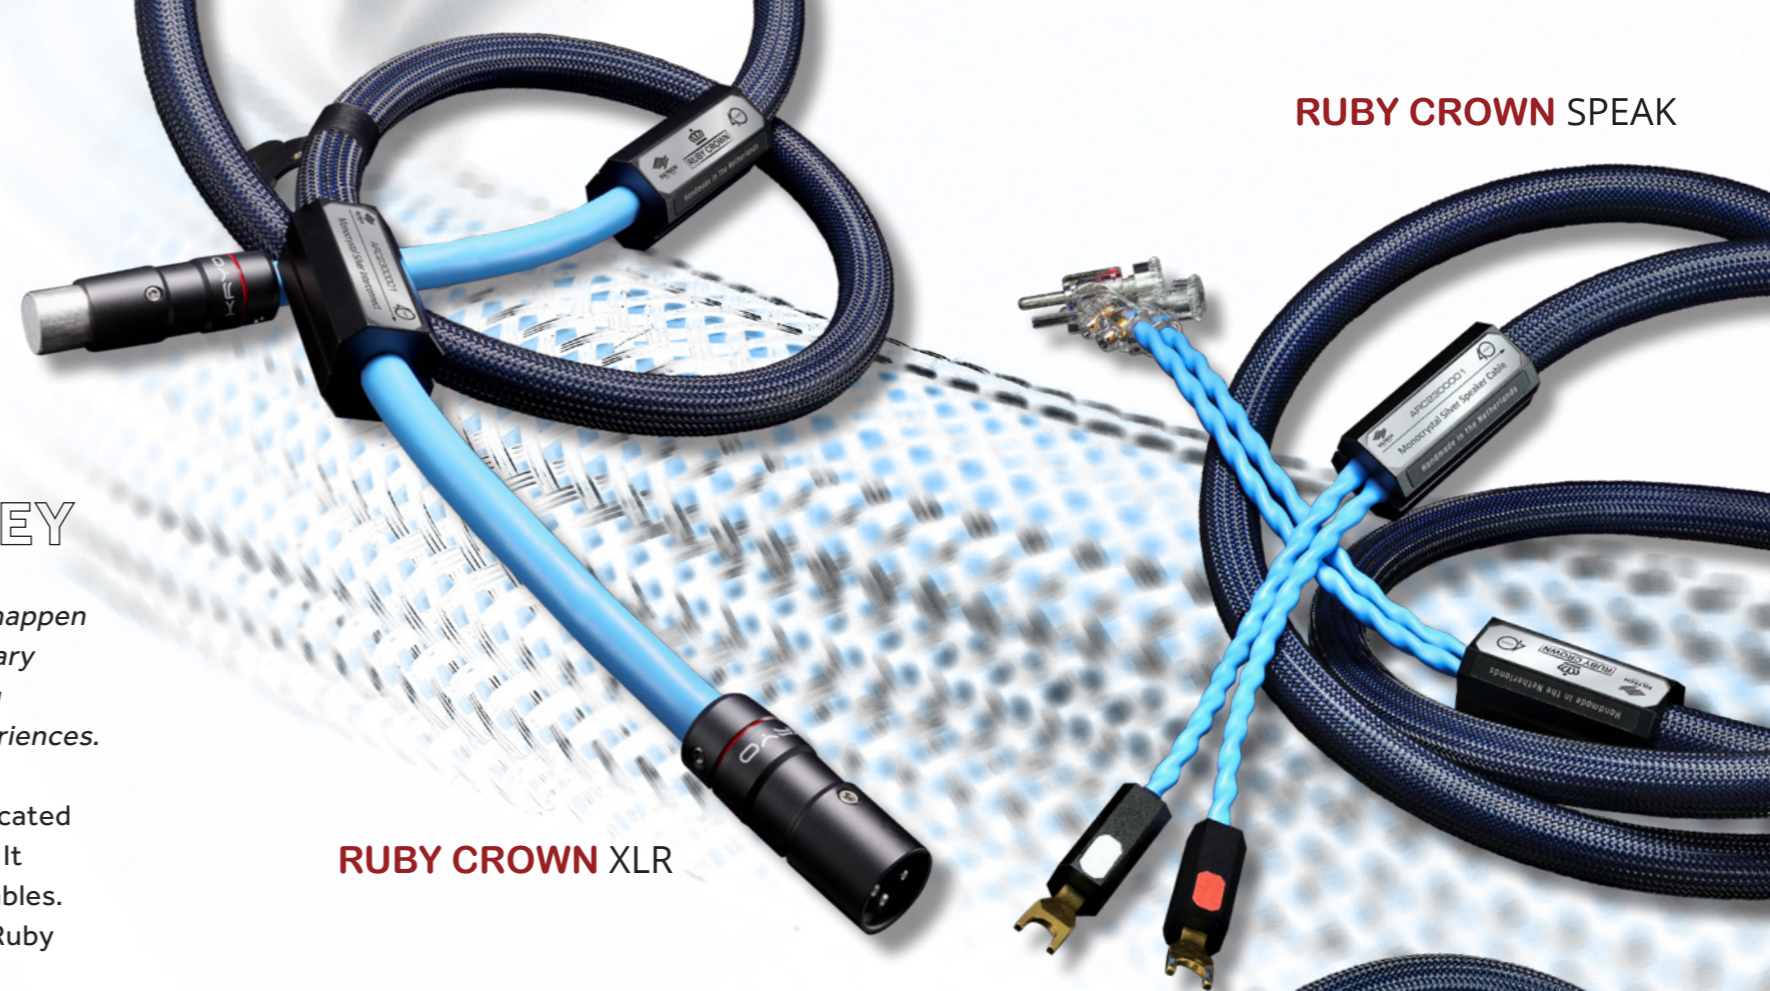

To commemorate this milestone in our rich history, we have created the new **Ruby Crown**. It's a dedicated all-analog cable range comprising *RCA and XLR interconnects, loudspeaker cables and power cords*. It marks our ruby anniversary, celebrating four decades of designing and manufacturing world-class cables. The name also echoes some of the most beloved products in our long history, like the Ruby Hill and Ruby Mountain.

So, to our valued customers who have helped make Siltech the success it is today, the new Ruby Crown is our way of saying 'thank you'. It is the least expensive route to our finest ever metallurgy, the newest S10 monocrystal silver conductors which have been specially configured in a 3- or 4-core design tailored for this application, with high-grade connectors to further improve performance.

This 40 years Anniversary model opens up Siltech's superlative technologies to a wider range of audiophiles. Ruby Crown unlocks the music in your favorite recordings, bringing out its natural power and passion in a way that wasn't previously possible at this level.

In our fortieth anniversary year, we are grateful to our loyal customers – and hope that ever more people experience Siltech for the first time. It's been an amazing journey for us – one which began in the Netherlands and now stretches all across the globe.

Around the world in forty years, with many more to come!

RUBY CROWN SPEAK