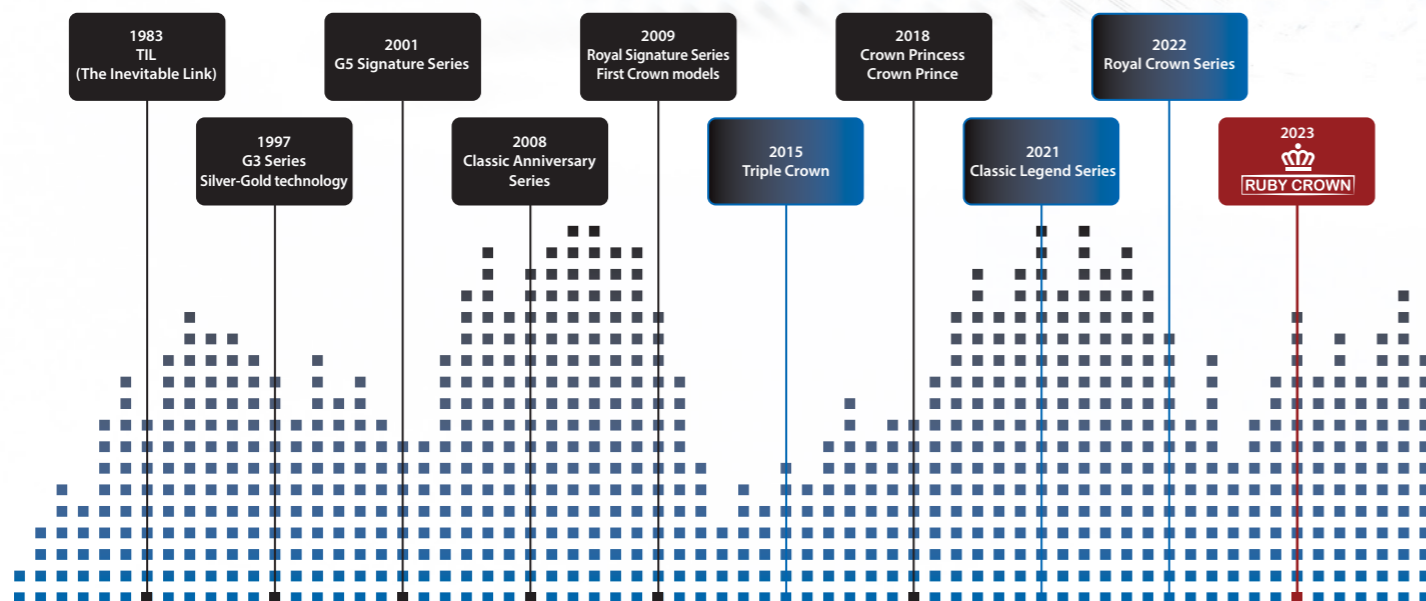

To commemorate this milestone in our rich history, we have created the new **Ruby Crown**. It's a dedicated all-analog cable range comprising *RCA and XLR interconnects, loudspeaker cables and power cords*. It marks our ruby anniversary, celebrating four decades of designing and manufacturing world-class cables. The name also echoes some of the most beloved products in our long history, like the Ruby Hill and Ruby Mountain.

So, to our valued customers who have helped make Siltech the success it is today, the new Ruby Crown is our way of saying 'thank you'. It is the least expensive route to our finest ever metallurgy, the newest S10 monocrystal silver conductors which have been specially configured in a 3- or 4-core design tailored for this application, with high-grade connectors to further improve performance.

This 40 years Anniversary model opens up Siltech's superlative technologies to a wider range of audiophiles. Ruby Crown unlocks the music in your favorite recordings, bringing out its natural power and passion in a way that wasn't previously possible at this level.

In our fortieth anniversary year, we are grateful to our loyal customers – and hope that ever more people experience Siltech for the first time. It's been an amazing journey for us – one which began in the Netherlands and now stretches all across the globe.

Around the world in forty years, with many more to come!

RUBY CROWN SPEAK