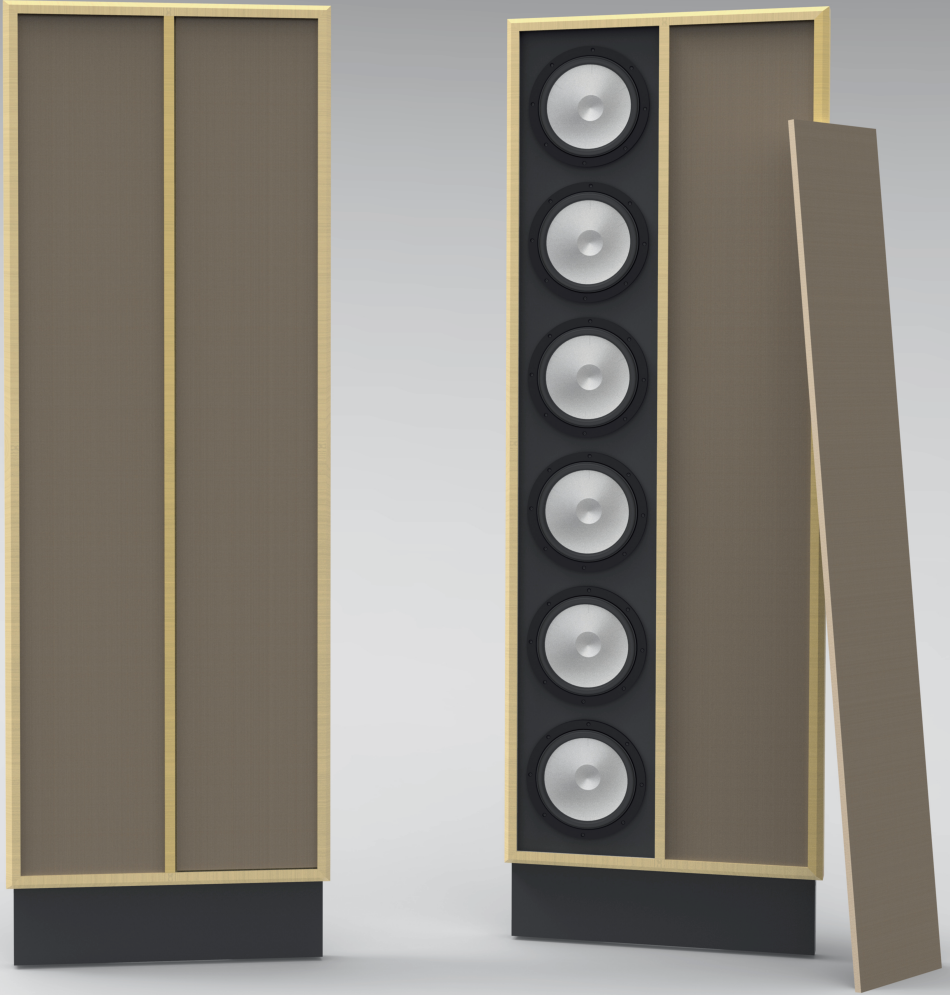

Remember the KLH Nine? Once declared by J. Gordon Holt, "The most nearly perfect speaker."

That was then.

This is now. Room 645.

J. Gordon Holt declared the KLH Nine an *open window*. The JansZen Nine.Five takes you through that window to the concert beyond.